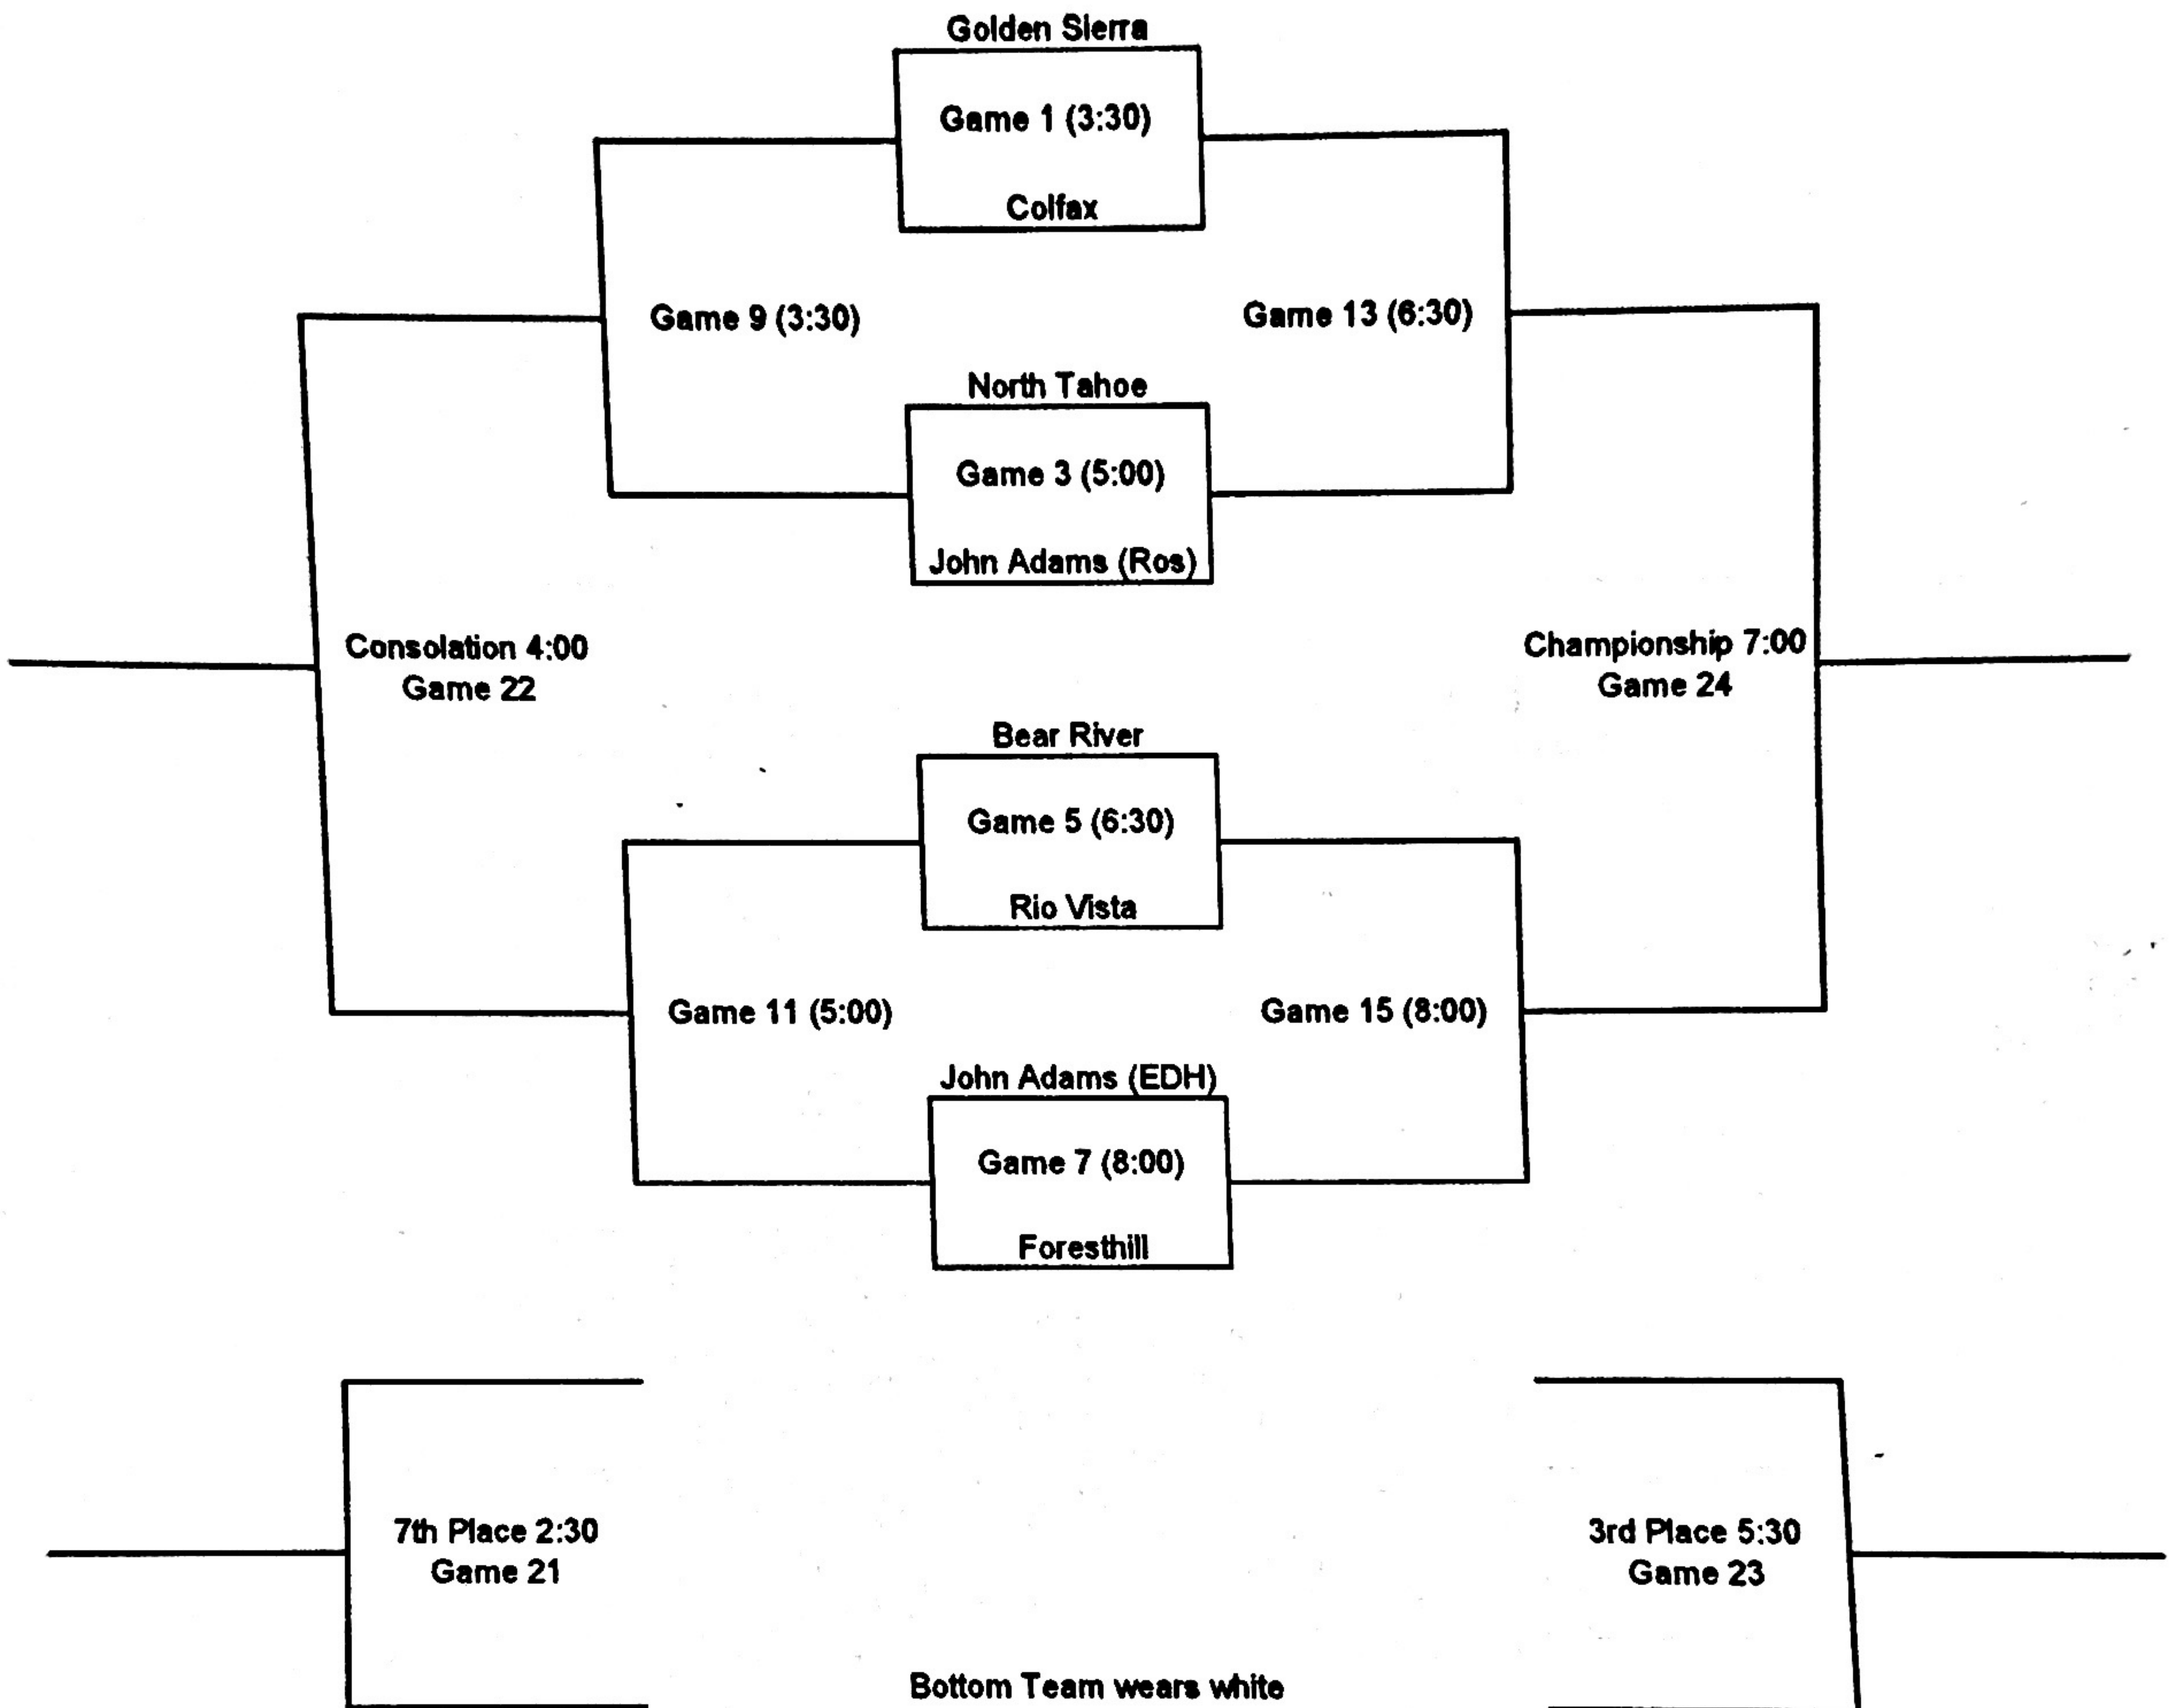

WILDFIRE Classic Tournament - Varsity

Dec. 2

Dec. 1

Nov. 30

Dec. 1

Dec. 2

Daily Schedule by Level

Varsity

THURSDAY, November 30

FHS 3:30 Game 1 (V)
FHS 5:00 Game 3 (V)
FHS 6:30 Game 5 (V)
FHS 8:00 Game 7 (V)

FHS	3:30		Loser 1	vs	Loser 3
FHS	5:00	Game 11 (V)	Loser 5	vs	Loser 7
FHS	6:30	Game 13 (V)	Winner 1	vs	Winner 3
FHS	8:00	Game 15 (V)	Winner 5	vs	Winner 7

FDS 3:30 Game 2 (JV)
FDS 5:00 Game 4 (JV)
FDS 6:30 Game 6 (JV)
FDS 8:00 Game 8 (JV)

FDS	3:30	Game 10 (JV)	Loser 2	vs	Loser 4
FDS	5:00	Game 12 (JV)	Loser 6	vs	Loser 8
FDS	6:30	Game 14 (JV)	Winner 2	vs	Winner 4
FDS	8:00	Game 16 (JV)	Winner 6	vs	Winner 8